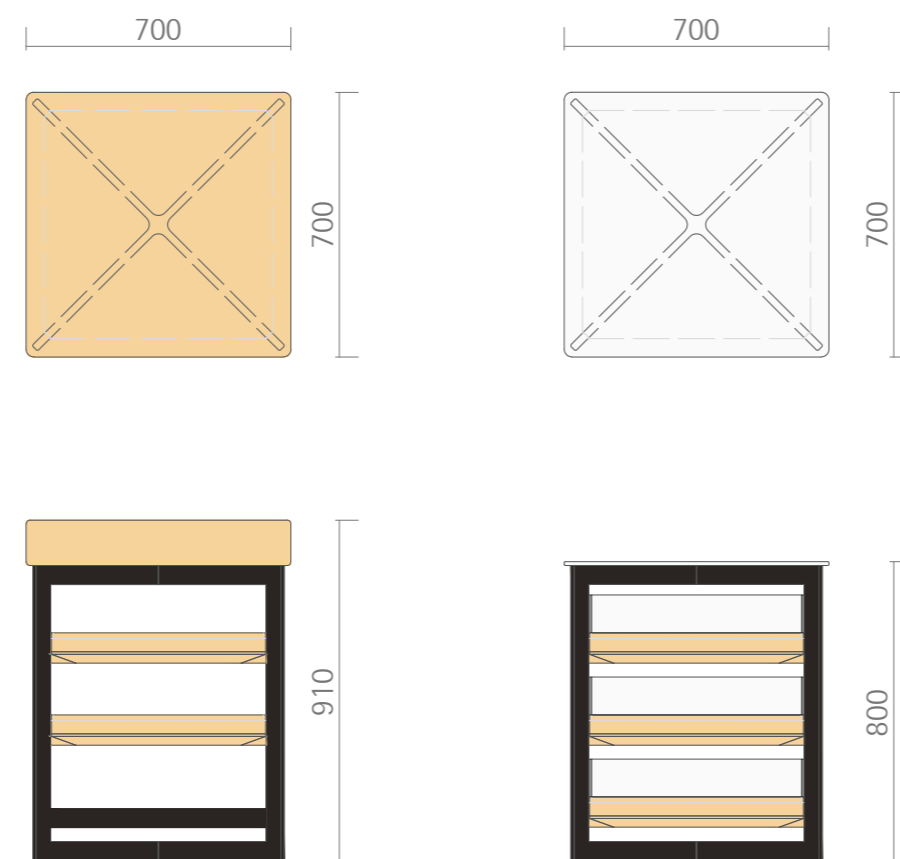

## Top layer in solid wood and glass 79 x 70 x 70

Oak solitaire unit :	£5,779 (incl VAT)
Glass solitaire unit:	£5,818 (incl VAT)

- Finishes:
- front finish *SOLITAIRE*
  - front colour .....
  - wall panels .....
  - worktop .....
  - breakfast bar .....
  - handles .....

Holland Park showroom  
Solitaire Elements

Designer  
Drawing Nr solitaire  
Scale 1:20 @ A2  
Date 4th November 2019

Do Not Scale  
Clients must check and confirm all dimensions and details before ordering. Prefer figured to scaled dimensions. This Drawing is given without any responsibility of The Kitchen People Limited or their employees.